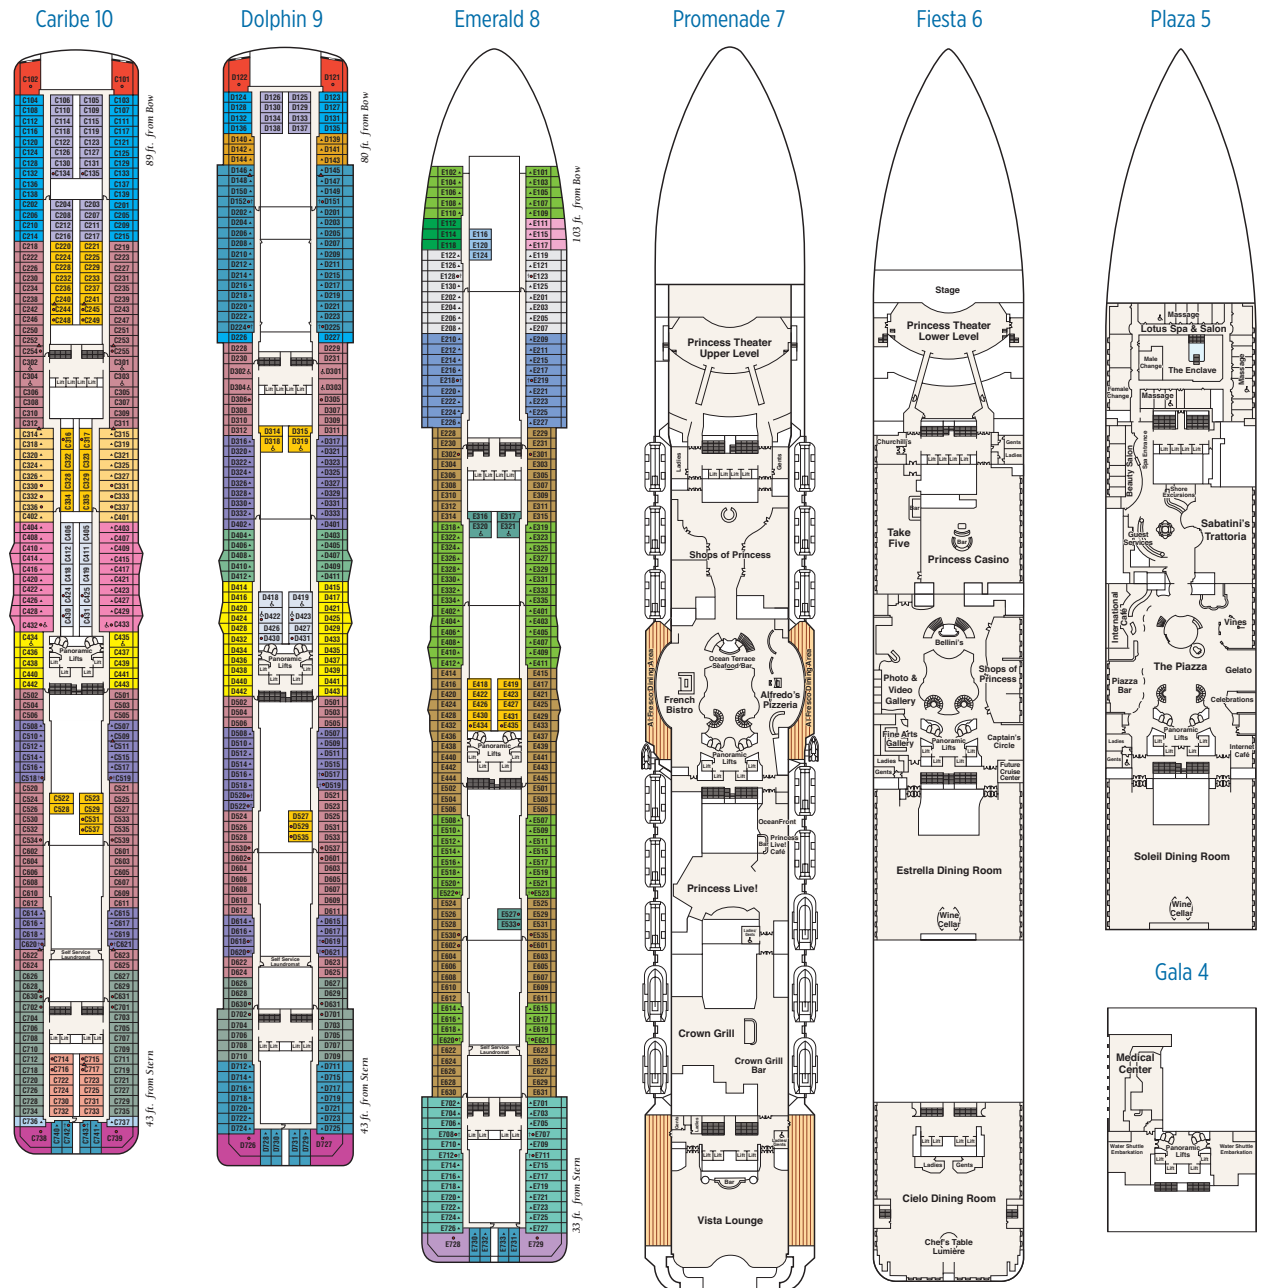

BALCONY

- **BA** Mid-ship (Riviera, Aloha, Baja, Caribe, Dolphin)
- **BB** Mid-forward, Mid-aft (Riviera, Aloha, Baja, Caribe, Dolphin), Mid-ship (Marina)
- **BC** Mid-forward (Sun, Lido, Marina), Mid-aft (Marina)
- **BD** Aft (Riviera, Aloha, Baja, Caribe, Dolphin)
- **BE** Forward (Aloha, Baja, Caribe, Dolphin), Mid-forward (Dolphin), Aft (Marina)
- **BF** Forward (Sun, Lido, Marina, Emerald)
- **BW** Obstructed view Mid-forward, Mid-ship, Mid-aft, Aft (Emerald)

OUTSIDE

- **O6** Premium Forward (Sun)

INTERIOR

INTERIOR (CONT.)

- **IB** Mid-forward, Mid-aft (Riviera, Aloha, Baja, Caribe, Dolphin), Mid-ship (Marina, Emerald)
- **IC** Mid-forward (Lido, Marina, Emerald), Mid-aft (Marina, Emerald)
- **ID** Aft (Riviera, Aloha, Baja, Caribe)
- **IE** Forward (Riviera, Aloha, Baja, Caribe, Dolphin), Aft (Marina)
- **IF** Forward (Lido, Marina, Emerald)

- ♣ Fully Accessible stateroom, roll-in shower only
- Will accommodate fourth or fifth person
- ♦ Will accommodate third and fourth person
- ▲ Will accommodate third person
- † Balcony door blocked when upper berth is in use
- ‡ Balcony access when in port only
- Connecting staterooms

Note: Some areas of the ship are not accessible to wheelchairs and scooters. Distances shown are from the bow (forward) or stern (aft) to the nearest stateroom. Certain stateroom categories may vary in size and configuration by ship. Stateroom views are considered unobstructed. Obstructions do not include certain nautical items like handrails, dividers or ship hardware. For balcony staterooms, the view is determined from the perspective of the balcony railing. Balconies may have either solid steel or glass railings. Upper berth and bed ladder capacities are 250 lbs. Staterooms that can accommodate rollaways have two lower berths and one upper berth, and the staterooms can accommodate a fourth berth as a rollaway bed upon request at time of reservation. There are a limited number of rollaway beds per ship, per voyage. Use of rollaway beds restricts cabin space. Call 1.800.774.6237 for more information.